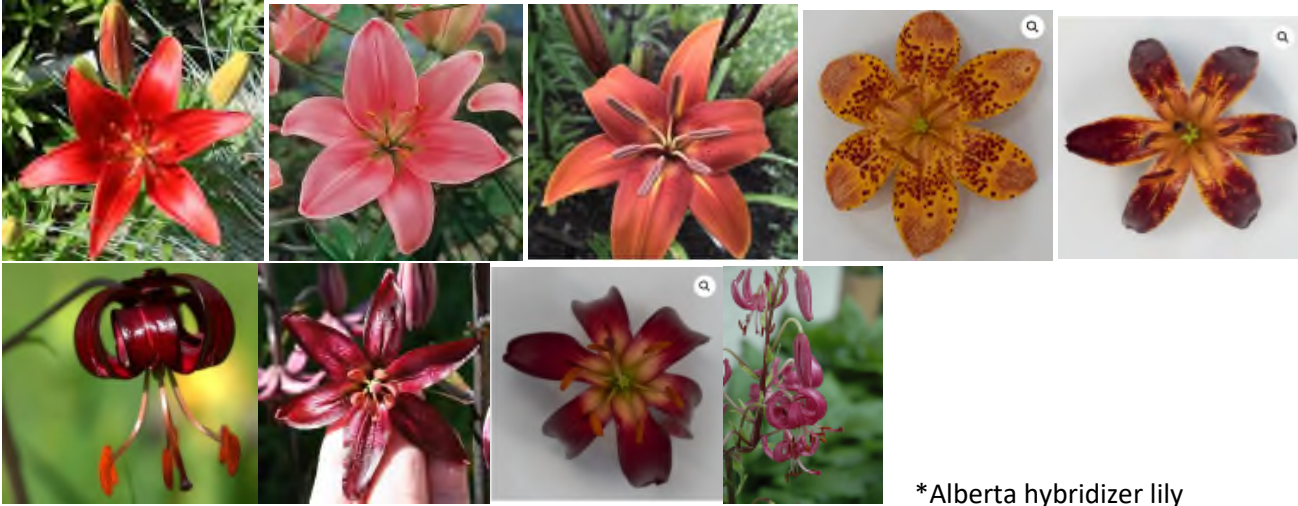

ALBERTA REGIONAL LILY SOCIETY BULB SALE SPRING 2022

*Alberta hybridizer lily

ASIATICS & LA'S

*ALEX B's SPECIAL
 ANTIQUE LACE
 APRICOT FUDGE LA
 ARRIBA
 BIG SMILE
 BLACKBIRD
 BROWN IVORY
 BUTTER & CREAM
 *CALGARY TOWER
 CATHEDRAL WINDOWS
 CHIANTI
 *COPPERTONE
 CORAL FASHION
 CRIMSON PIXIE
 DELICIOUS
 DOUBLE TROUBLE
 EASY DANCE
 EASY SPOT
 EASY VANILLA
 EASY WALTZ
 *EDITH
 EMBARRASSMENT
 EVINA
 FATA MORGANA
 FOREVER SUMMER
 GAYLE'S FAVORITE
 GOLD TWIN
 GOLDEN PRINCESS
 GRAFFITY
 GRAN PARADISO
 *GWYNETH
 GWYN'S SURPRISE
 *HONEY PINK
 HONEYBEE
 HONEYBUNCH
 KAMURA PYROTECHNICS
 KATINKA
 LITTLE KISS
 MELONTIME
 MOON BABY